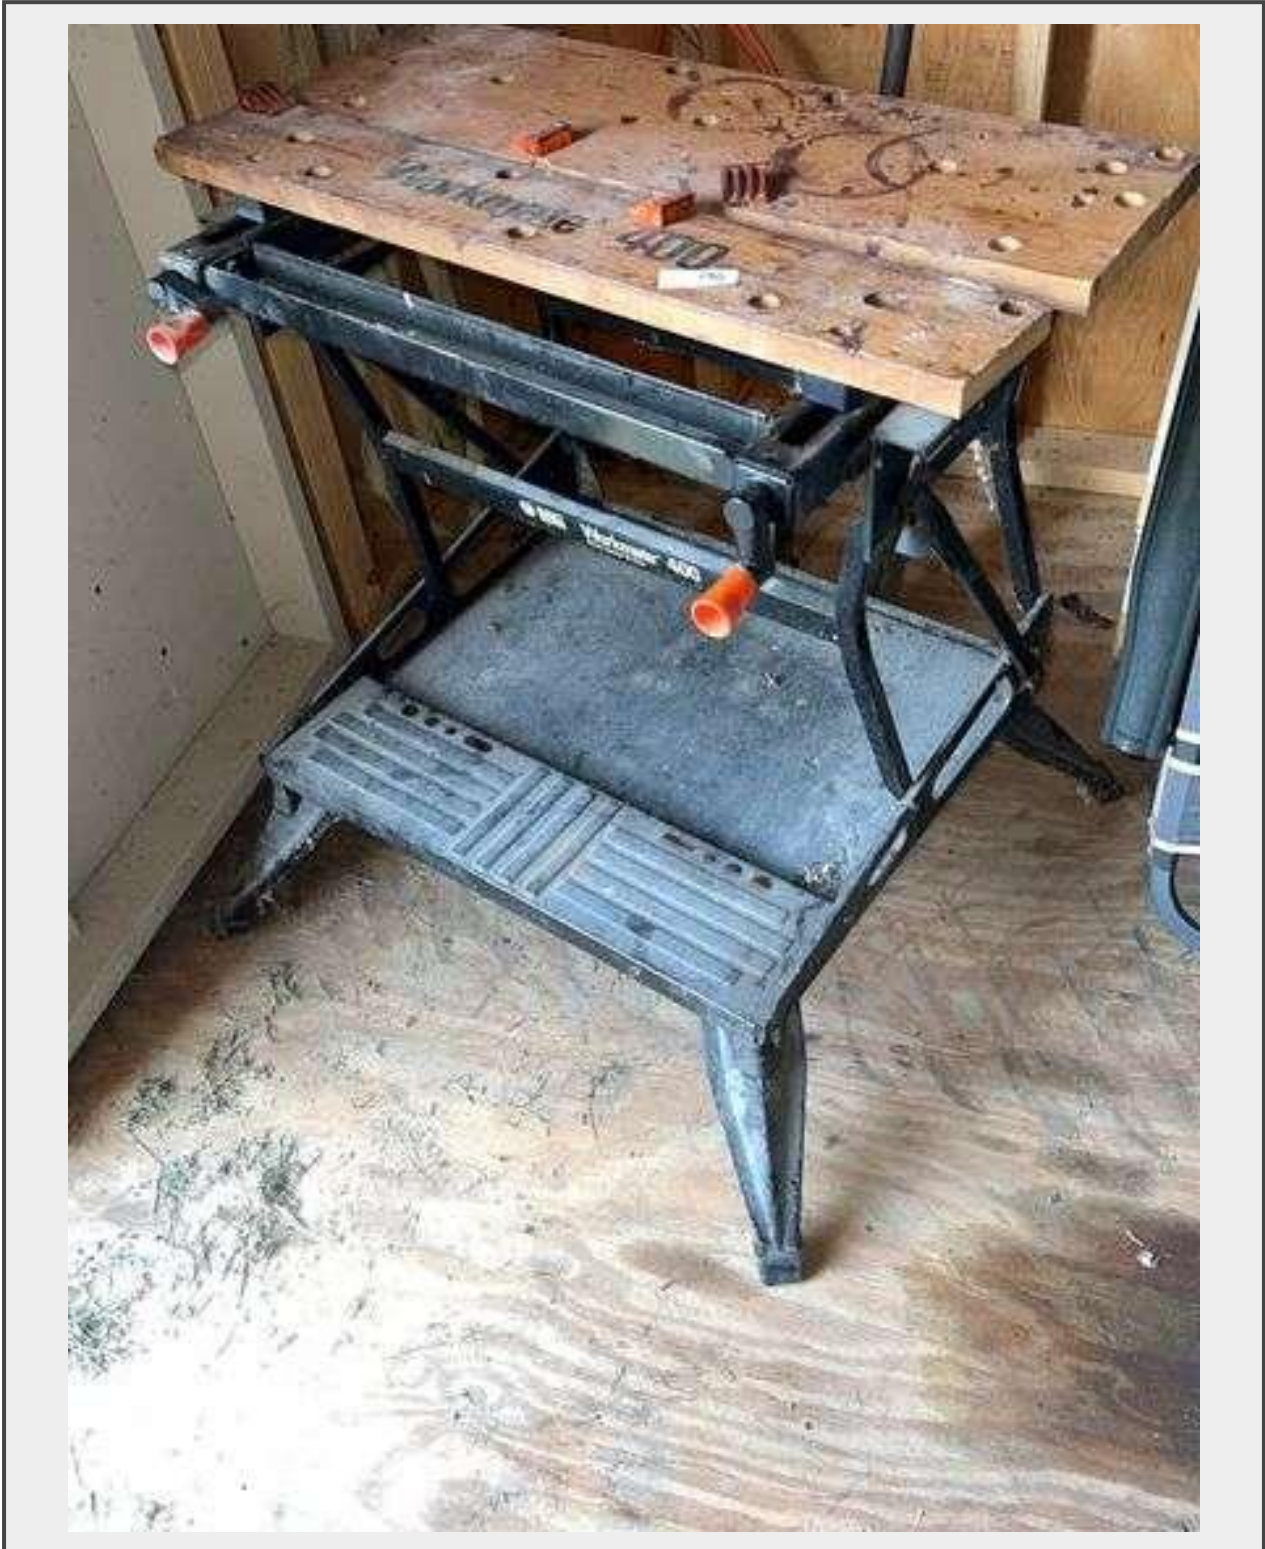

Sale Name: (AUCTION ID# 103) 4/17 PLAIN CITY - AMISH FURNITURE - AMISH GRANDFATHER CLOCK - KITCHENWARE - BEDROOM SUITS - APPLIANCES - FURNITURE - GLIDER - ELECTRONICS - OFFICE FURNITURE - COLLECTIBLES – PFALTZGRAFF – LONGABERGER – PYREX – KINCAID FURNITURE – BROYHILL FURNITURE – iMac DESKTOP COMPUTER – LIFT CHAIRS – LG FLATSCREEN TV – REFRIGERATOR – STACKABLE WASHER & DRYER – CRAFTSMAN TOOLS – CRAFTSMAN TOOL BOX – WERNER LADDER – OAK PEDESTAL DINING TABLE AND 4 CHAIRS

LOT 190 - Workmate 400

Size Standard

Condition Used, no known damage

Shipping None

Description

Black & Decker workmate 400 work center and vise.

Quantity: 1

<https://www.irsauctioneer.net/>