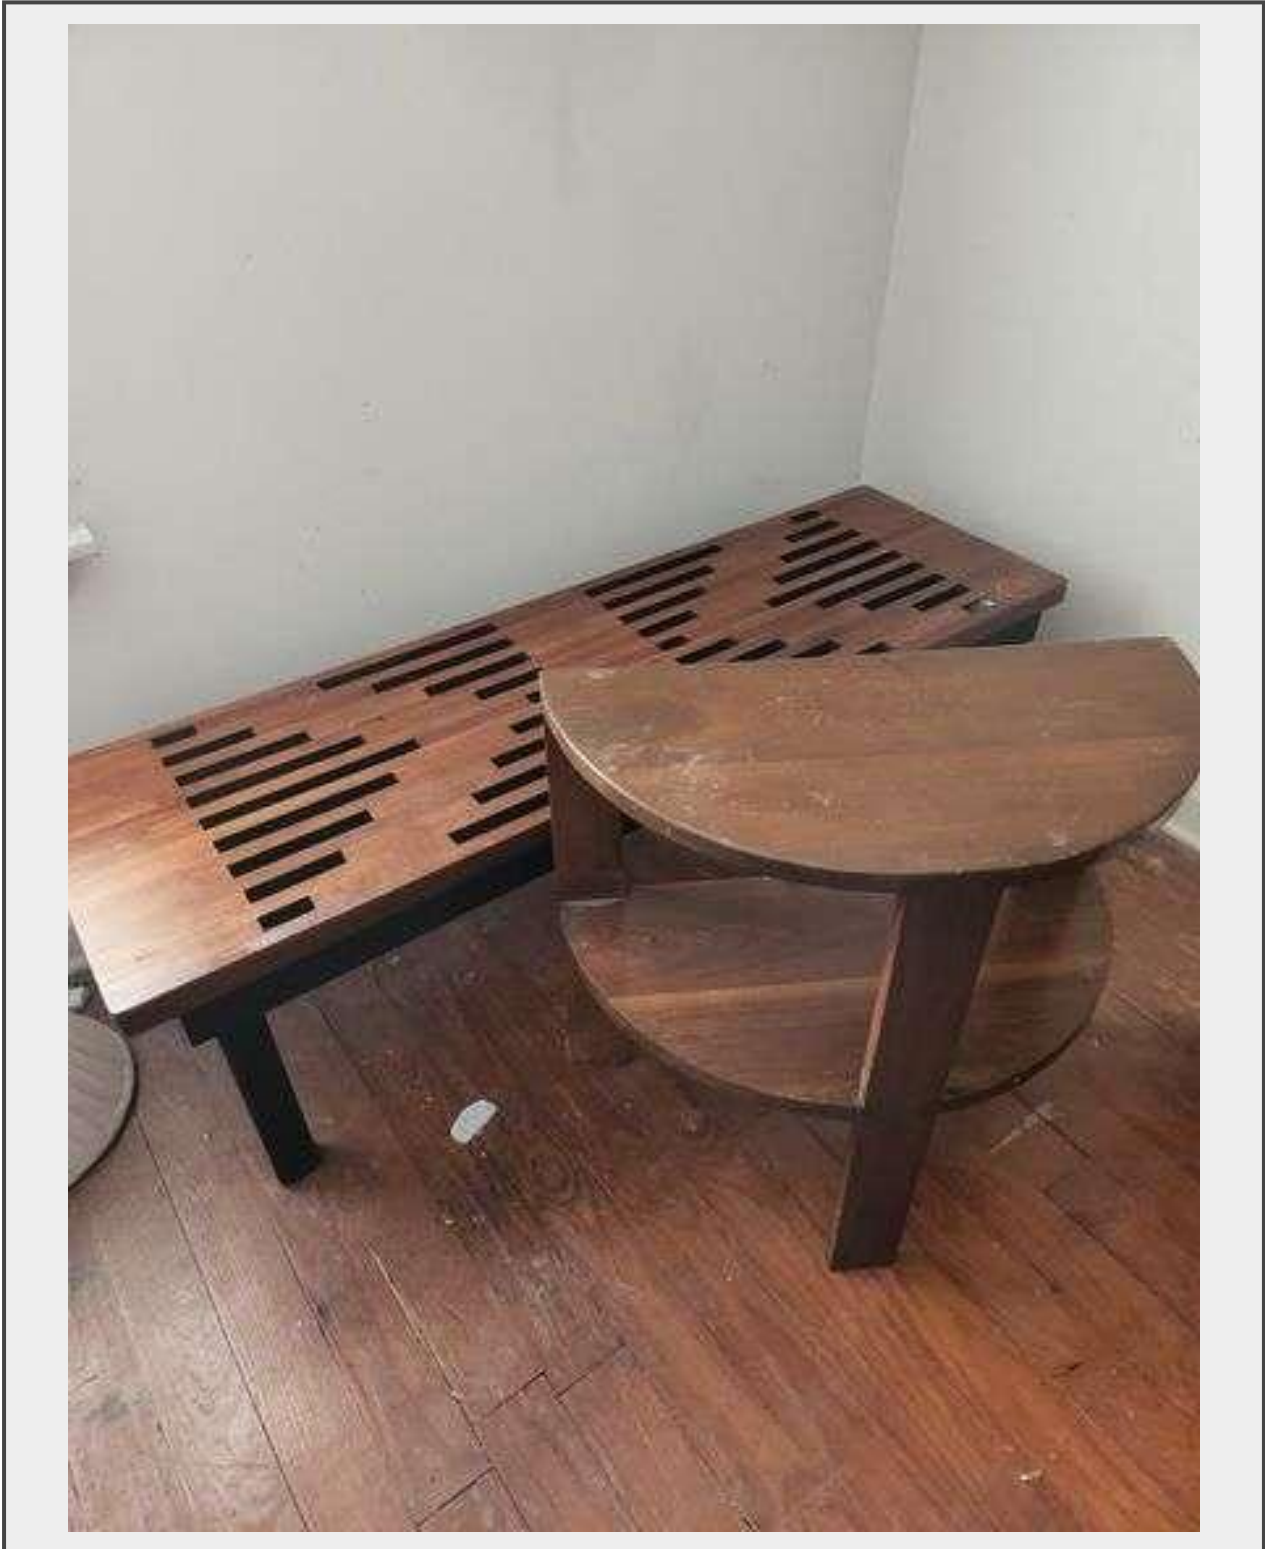

Sale Name: (AUCTION ID# 9008) 8/2 LINCOLN MKZ 2013 - TRACTOR SNOW PLOW - HAND TOOLS - FURNITURE - KITCHENWARE - DINING ROOM SUIT - ELECTRIC FIREPLACE - POWER TOOLS - LONG HANDLE TOOLS - GENERATOR - BATTERY CHARGER - BOOK SHELVES - WALL ART - END TABLES - COFFEE TABLE - RECLINER - LARGE TOOL CHEST - AND MORE FOR SALE

LOT 32 - FURNITURE

Size 54"x16"x16", 24"x12"x24"

Condition used

Shipping none

Description

Coffee Table, End Table

Quantity: 1

<https://www.irsauctioneer.net/>