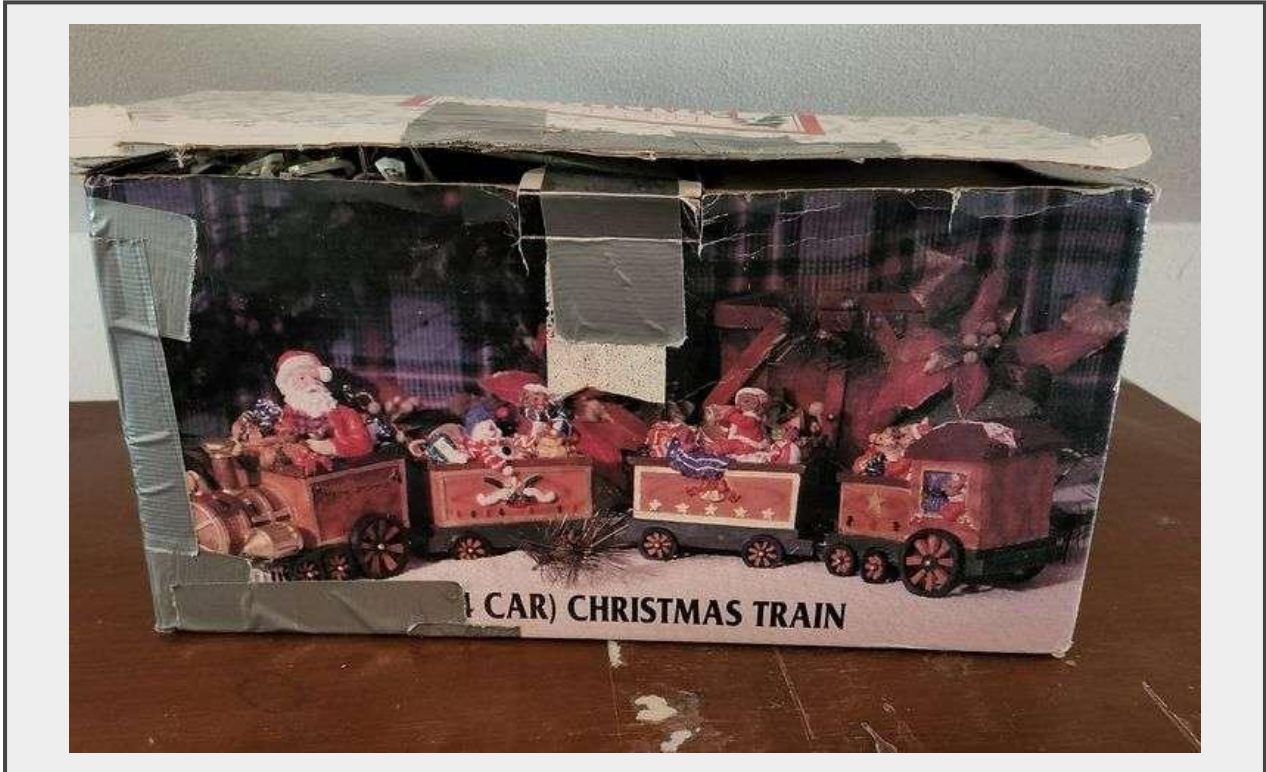

Sale Name: (AUCTION ID# 9008) 8/2 LINCOLN MKZ 2013 - TRACTOR SNOW PLOW - HAND TOOLS - FURNITURE - KITCHENWARE - DINING ROOM SUIT - ELECTRIC FIREPLACE - POWER TOOLS - LONG HANDLE TOOLS - GENERATOR - BATTERY CHARGER - BOOK SHELVES - WALL ART - END TABLES - COFFEE TABLE - RECLINER - LARGE TOOL CHEST - AND MORE FOR SALE

LOT 26 - CHRISTMAS

Size Various

Condition used

Shipping none

Description

4 Piece Christmas Train

Quantity: 1

<https://www.irsauctioneer.net/>